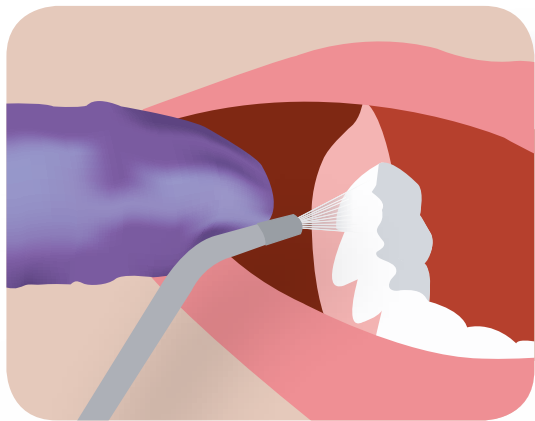

Angle of operation 10° to 60°

Using a more acute angle, Pixie Pearls roll with an infinite number of contact points across the tooth surface and thus release their full effect.

Pixie Pearls is ideal for:

GERMIPHENE®

Pixie Pearls

++++ 1/2

Dental Advisor 92% clinical rating

BUFF

Sodium Bicarbonate Propphy Powder

Alcohol
FREE

Dye
FREE

Gluten
FREE

THE GOLD STANDARD FOR THE
REMOVAL OF EXTRINSIC STAINS

Ideal for
heavy duty
stains

- Effectively removes stubborn stains and plaque during supragingival air polishing
- Compatible with all air-polishing units
- For prophylaxis of orthodontic patients and preparation of tooth surfaces prior to bonding and sealant procedures
- Flow property avoids powder residue build-up and the creation of blockages in air polishing products
- Safe for routine polishing