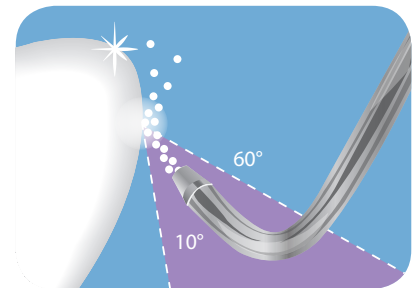

Unflavoured

sodium free

sugar free

Patented micro-sphere technology minimizes damage to the enamel

Small spherical shaped particles gently remove supragingival stains. The round surfaces offer more contact points than conventional powders and therefore work even more efficiently. At the same time they are gentle on the teeth, as they do not have any sharp edges.

Angle of operation 10° to 60°

Using a more acute angle, Pixie Pearls roll with an infinite number of contact points across the tooth surface and thus release their full effect.

Pixie Pearls is ideal for: